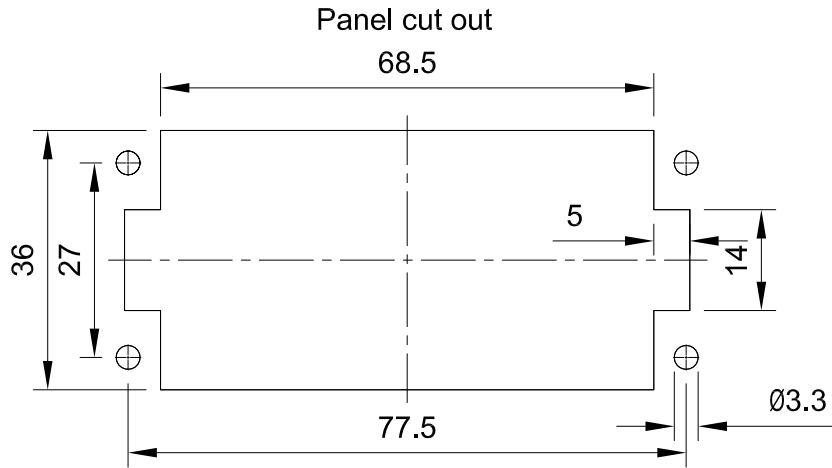

B

B

C

C

D

D

 InKonn (Suzhou) Electric Technology Co.,Ltd.	All Dimensions in mm Original Size DIN A4	Date 2020-03-14	Drawing No. TC0274901	Rev. A00	Scale 1:1
	Type Name IDD-072-CM	Part No. 10 31 072 2100	Created by Shuxu Huang	Checked by Yiyi Luo	Page 1/1