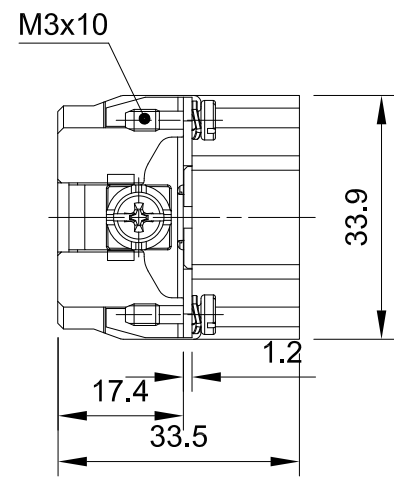

B

B

C

C

D

D

 InKonn (Suzhou) Electric Technology Co.,Ltd.	All Dimensions in mm Original Size DIN A4	Date 2020-03-14	Drawing No. TC0274901	Rev. A00	Scale 1:1
	Type Name IDD-072-CM	Part No. 10 31 072 2100	Created by Shuxu Huang	Checked by Yiyi Luo	Page 1/1