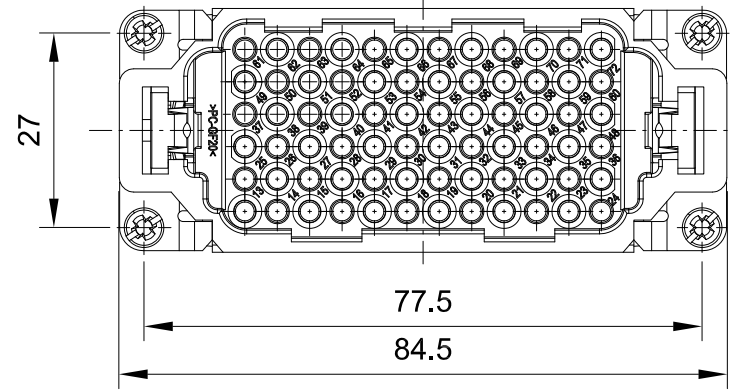

B

B

C

C

D

D

 InKonn (Suzhou) Electric Technology Co.,Ltd.	All Dimensions in mm Original Size DIN A4	Date 2020-03-14	Drawing No. TC0274901	Rev. A00	Scale 1:1
	Type Name IDD-072-CM	Part No. 10 31 072 2100	Created by Shuxu Huang	Checked by Yiyi Luo	Page 1/1

1

2

3

4

5

6